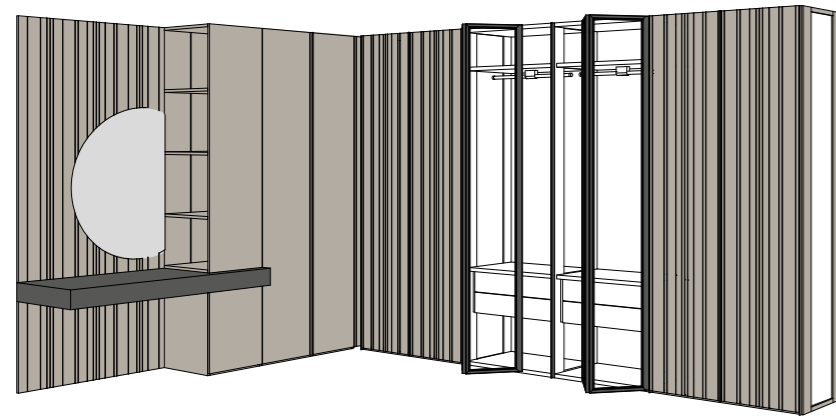

UNLIMITED armadio wardrobe

Tramezzi in bilaminato legno finitura Mandorlo e alluminio bronzo, schienali in laccato opaco Cappuccino, cassettiere e ripiani in bilaminato legno finitura Mandorlo. Ante Tempo in laccato opaco Mercurio e maniglia Reflections in alluminio bronzo.

Partitions in wood bilaminated Mandorlo finish and bronze aluminium, backs in matt lacquered Cappuccino finish, drawer units and shelves in wood bilaminated Mandorlo finish. Tempo doors in matt lacquered Mercurio finish and bronze aluminum Reflections handle.