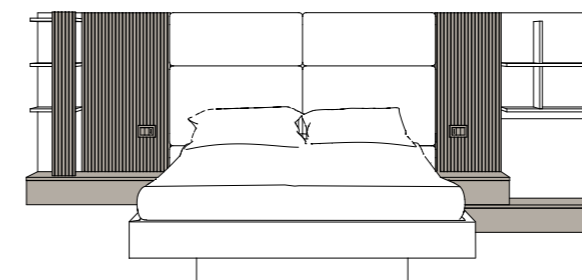

BALANCE letto bed

Laccato opaco Cappuccino con decoro Always, bilaminato legno Noce AM e tessuto Appeal 315 e 115.
Matt lacquer Cappuccino finish with Always decoration, wood bilaminate Noce AM and fabric Appeal 315 and 115 finish.