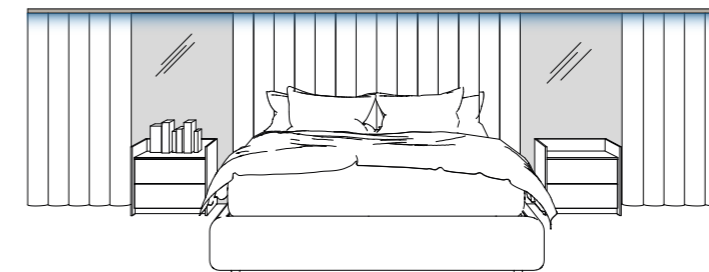

MIRROR ARABESQUE letto bed

Giroletto in tessuto finitura Roma 10. Schienale in vetro specchio bronzo e doghe in tessuto finitura Roma 10. Mensole superiore in legno finitura Frassino BL con Led integrato.

Bed frame in fabric Roma 10 finish. Back panels in glass mirror bronze and lines in fabric Roma 10 finish. Upper shelves in wood Frassino BL finish with integrated Led.