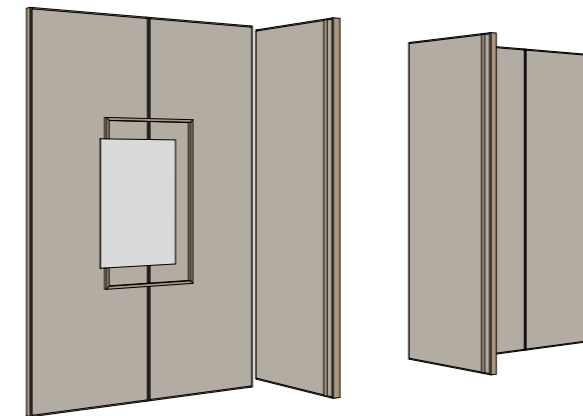

MODWALL sistema divisorio partition system

Telaio in alluminio bronzo e pannelli in bilaminato legno Noce AM e Rovere nero.
Bronze aluminum frame and panels in wood bilaminate Noce AM and Rovere nero finish.

VANITY UNIT

Laccato opaco finitura Bronzo con decoro Tempo, piano folding in bilaminato legno Rovere nero.
Matt lacquered Bronze finish, folding suspended top in wood bilaminate Rovere nero finish.