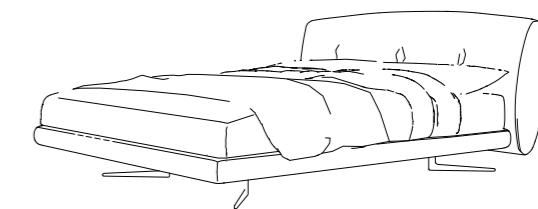

SUPER BALANCE letto bed

Giroletto e schienale in velluto finitura Viky 09.

Bed frame and back panel in velvet Viky 09 finish.