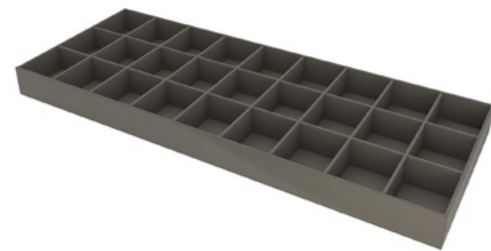

03 vassoio portagioielli mod. 03 luxury tray mod. 03

Finiture disponibili | Available finishes:
Ecopelle, Vintage Ecopelle | Ecoleather, Vintage Ecoleather

Compatibile con | Available for:
Flat, Groove, Cap, Stage, Madeleine, Bebop, Naima, Shine, Ellington, Wave, Unlimited, Walking, Evidence, Never-stop, Naked, Isola Duke, Isola Naked