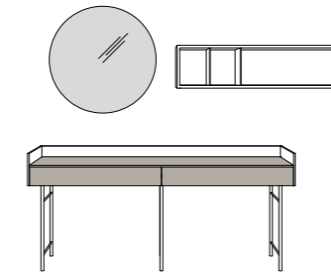

scrittoio desk **O'DAY**

Struttura in metallo finitura nero opaco, cassetti in bilaminato finitura Mandorlo, fianchi e schienale in laccato opaco finitura Arabian clay. Vano a giorno superiore in bilaminato finitura Mandorlo.

Structure in metal matt black finish, drawers in bilaminated Mandorlo finish, side and back panels in matt lacquered Arabian clay finish. Upper open unit in bilaminated Mandorlo finish.