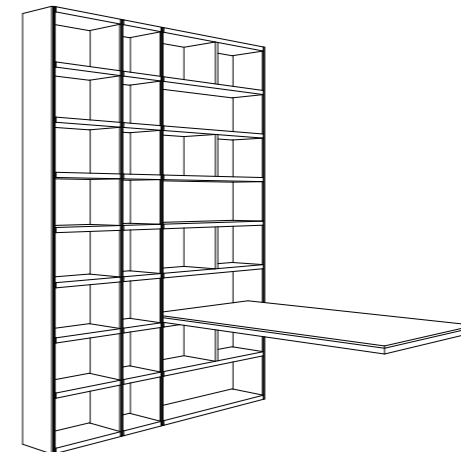

ANTA CON MANIGLIA INTEGRATA / DOOR WITH INTEGRATED HANDLE

FLAT armadio wardrobe

Anta e struttura interna in bilaminato legno finitura Mandorlo, apertura push-pull.
Door and internal structure in wood bilaminato Mandorlo finish, push-pull opening.