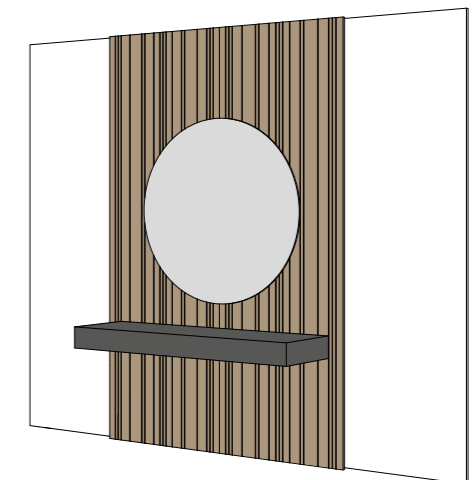

BALANCE letto bed

Laccato opaco Cappuccino con decoro Always, bilaminato legno Noce AM e tessuto Appeal 315 e 115.
Matt lacquer Cappuccino finish with Always decoration, wood bilaminate Noce AM and fabric Appeal 315 and 115 finish.