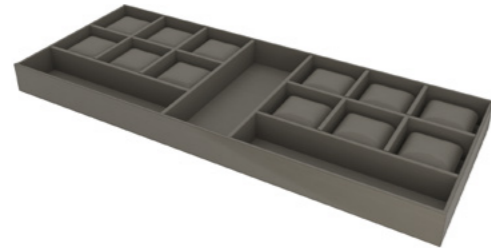

VASSOI PORTAGIOIELLI LUXURY TRAYS

01 vassoio portagioielli mod. 01 luxury tray mod. 01

Finiture disponibili | Available finishes:
Ecopelle, Vintage Ecopelle | Ecoleather, Vintage Ecoleather

Compatibile con | Available for:
Flat, Groove, Cap, Stage, Madeleine, Bebop, Naima, Shine, Ellington, Wave, Unlimited, Walking, Evidence, Never-stop, Naked, Isola Duke, Isola Naked