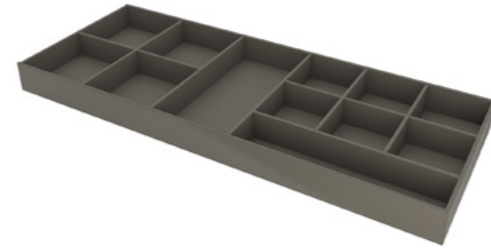

02 vassoio portagioielli mod. 02 luxury tray mod. 02

Finiture disponibili | Available finishes:
Ecopelle, Vintage Ecopelle | Ecoleather, Vintage Ecoleather

Compatibile con | Available for:
Flat, Groove, Cap, Stage, Madeleine, Bebop, Naima, Shine, Ellington, Wave, Unlimited, Walking, Evidence, Never-stop, Naked, Isola Duke, Isola Naked