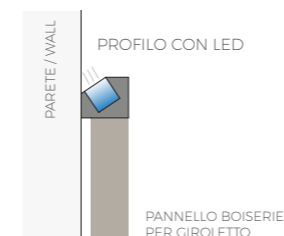

PROFILO LED PER BOISERIE led profile for boiserie

Profilo in alluminio H 4 cm nero opaco con Led inclinato.
Aluminum matt black profile H 4 cm with inclined Led.