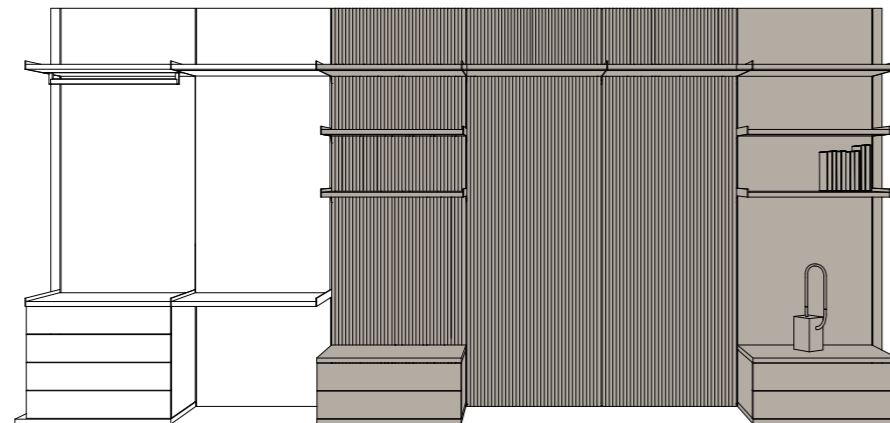

WALKING cabina armadio walk-in closet

Cabina armadio con schienali in legno impiallacciato finitura Frassino GR liscio e rigato, ripiani in legno impiallacciato finitura Frassino GR e led ad incasso.

Walk-in closet back panels in ribbed and smooth wood veneer Frassino GR finish, shelves in wood veneer Frassino GR finish with recessed Led.

SOLO giroletto bed frame

Struttura in legno impiallacciato finitura Frassino GR e inserto centrale in eco-pelle finitura 225.

Structure in wood veneer Frassino GR finish and central insert in eco-leather 225 finish.