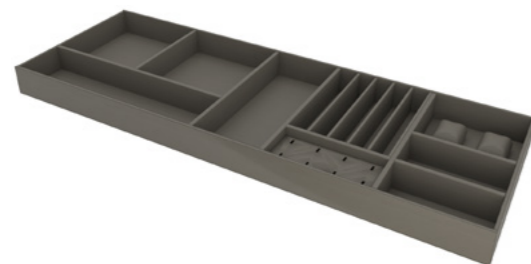

05 vassoio portagioielli mod. 05 luxury tray mod. 05

Finiture disponibili | Available finishes:
Ecopelle, Vintage Ecopelle | Ecoleather, Vintage Ecoleather

Compatibile con | Available for:
Naked, Isola Duke, Isola Naked