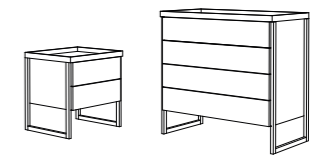

bedside drawers and dresser **MISTY TRAY COLLECTION**

Anta impiallacciato legno finitura Rovere TC con struttura in alluminio nero e vassoio laccato opaco finitura nero.

Door in wood veneer Rovere TC finish with black aluminum structure and matt lacquered tray black finish.