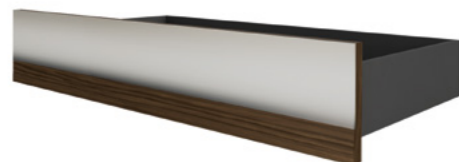

05 cassetto vetro push pull push pull drawer with glass

Finiture disponibili | Available finishes:
Bilaminato, laccato opaco, laccato metallico, legno

Compatibile con | Available for:
Naked