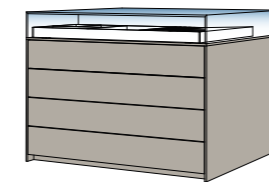

SHADOW-BOX armadio wardrobe

Struttura in legno finitura Frassino BL e ante Evans air con telaio in alluminio bronzo opaco e vetro fumè.

Structure in wood Frassino BL finish and Evans air doors with matt black aluminum frame and fumè glass.

GROOVE armadio wardrobe

Anta in laccato opaco finitura Grigio LV con maniglia integrata. struttura interna in bilaminato finitura Mandorlo.

Door in matt lacquered Grigio LV finish with integrated handle. Internal structure in bilaminated Mandorlo finish.

MISTY libreria bookshelf

Struttura impiallacciato legno Frassino BL. mensole con led up&down e profili verticali in alluminio bronzo

Structure in wood veneer Frassino BL finish. shelves with up&down Led and bronze aluminum vertical profiles.

DUKE vanity island

Cassetti e fianchi in laccato opaco finitura Bronzo con vassoi in eco-pelle Nero. Top monoblocco in vetro Fumè.

Drawers and side panels in matt lacquered Bronzo finish, trays in eco-leather Nero finish. Monoblock top in glass Fumè finish.

high cest of drawers and bedside drawers ELLINGTON COLLECTION

Struttura in laccato opaco finitura Bronzo e cassetti in legno impiallacciato finitura Frassino BL.

Structure in matt lacquered Bronzo finish and drawers in wood veneer Frassino BL finish.

MIRROR ARABESQUE letto bed

Giroletto in tessuto finitura Roma 10. Schienale in vetro specchio bronzo e doghe in tessuto finitura Roma 10. Mensole superiore in legno finitura Frassino BL con Led integrato.

Bed frame in fabric Roma 10 finish. Back panels in glass mirror bronze and lines in fabric Roma 10 finish. Upper shelves in wood Frassino BL finish with integrated Led.