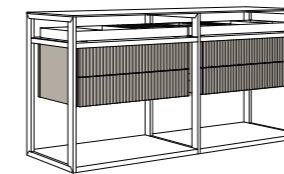

ALWAYS armadio wardrobe

Anta impiallacciato legno finitura Rovere TC con maniglia Reflections alluminio nero, struttura interna in bilaminato finitura Lino.

Door in wood veneer Rovere TC finish with Reflections handle aluminum black finish, internal structure in bilaminate Lino finish.

NAKED cabina armadio walk-in closet

Struttura con tramezzi in alluminio finitura nero opaco. Ante Evans air in alluminio finitura nero opaco e vetro fumè. Schienali in bilaminato finitura Africa BK e ripiani in legno Rovere TC.

Structure with partition frame in aluminum matt black finish. Evans air doors in aluminum matt black finish and fumè glass. Back panels in bilaminate Africa BK finish and shelves in wood Rovere TC.

DETTAGLIO CERNIERA AIR / AIR HINGE DETAIL

NAKED vanity island

Struttura in alluminio finitura nero opaco con cassetti sospesi in laccato opaco finitura Bronzo. Vassoi in eco-pelle finitura 251 e top in vetro fumè.

Matt black aluminum structure with suspended drawers in matt lacquered Bronzo finish. Trays in eco-leather 251 finish and top in glass fumè finish.

bedside drawers and dresser **MISTY TRAY COLLECTION**

Anta impiallacciato legno finitura Rovere TC con struttura in alluminio nero e vassoio laccato opaco finitura nero.

Door in wood veneer Rovere TC finish with black aluminum structure and matt lacquered tray black finish.

BOISERIE + PORTA boiserie with door

Pannelli boiserie laccato opaco rigato finitura Bronzo e mensole in laccato opaco finitura Nero con Led. Porta filo muro in laccato opaco finitura Bronzo.

Boiserie panels in ribbed matt lacquered Bronzo finish and shelves in matt lacquered black finish with integrated Led. Door flush with the wall in matt lacquered Bronzo finish.

SOLO + BOISERIE giroletto e boiserie bed frame and boiserie