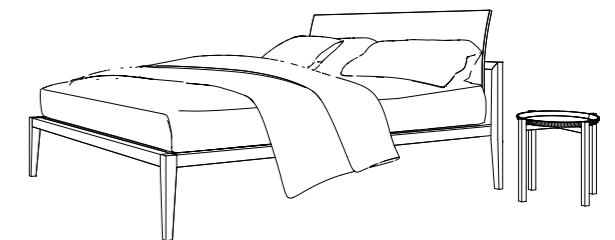

letto bed THELONIOUS

Struttura in impiallacciato legno finitura Rovere FM.
Structure in wood veneer Rovere FM finish.