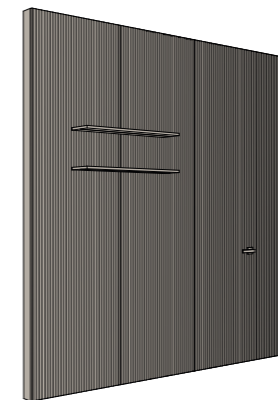

BOISERIE + PORTA boiserie with door

Pannelli boiserie laccato opaco rigato finitura Bronzo e mensole in laccato opaco finitura Nero con Led. Porta filo muro in laccato opaco finitura Bronzo.

Boiserie panels in ribbed matt lacquered Bronzo finish and shelves in matt lacquered black finish with integrated Led. Door flush with the wall in matt lacquered Bronzo finish.