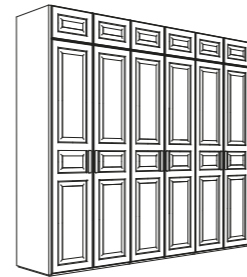

MADELEINE

Finiture disponibili | Available finishes:
Laccato opaco

Versione | Version:
Armadio battente