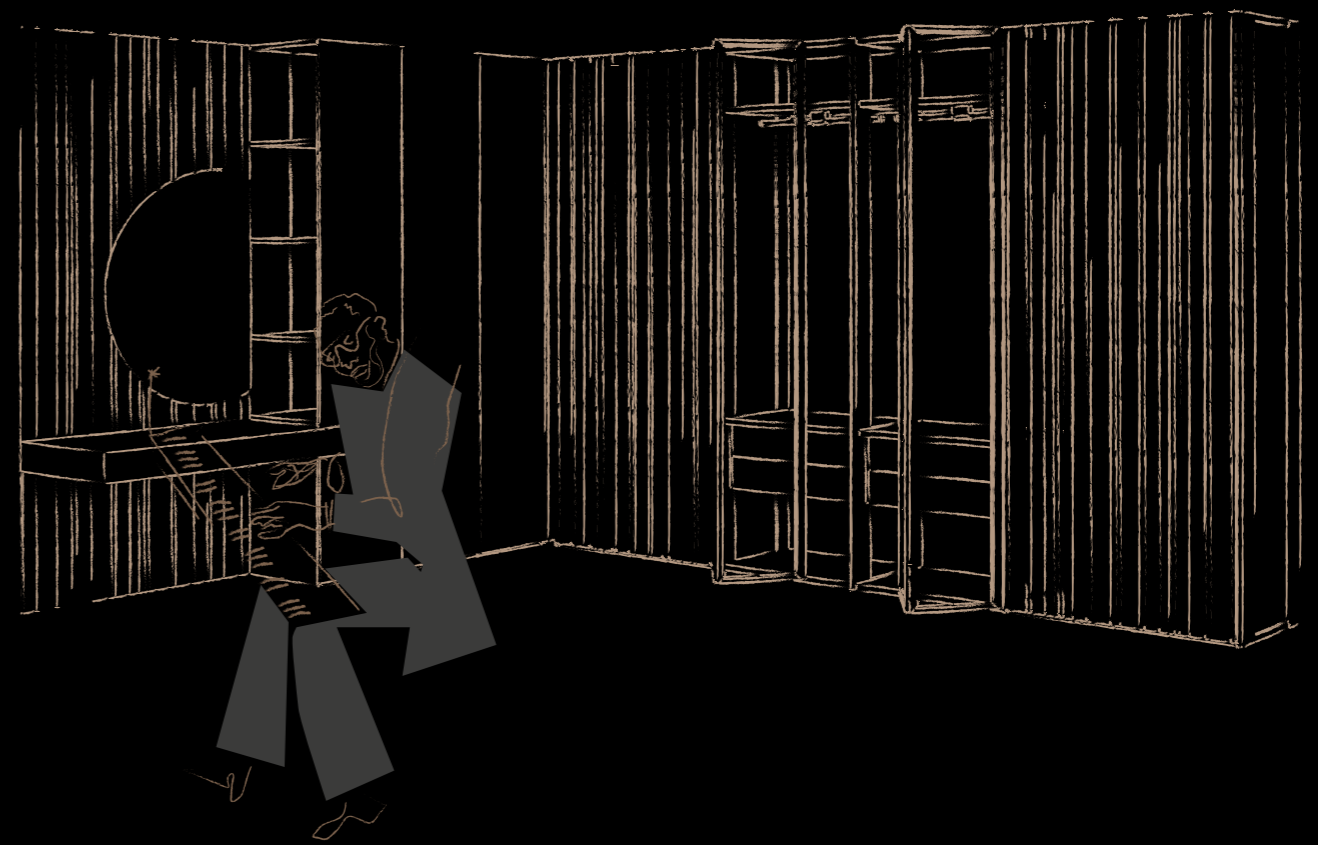

2nd STORY. HI ARABESQUE AND STEP-UP