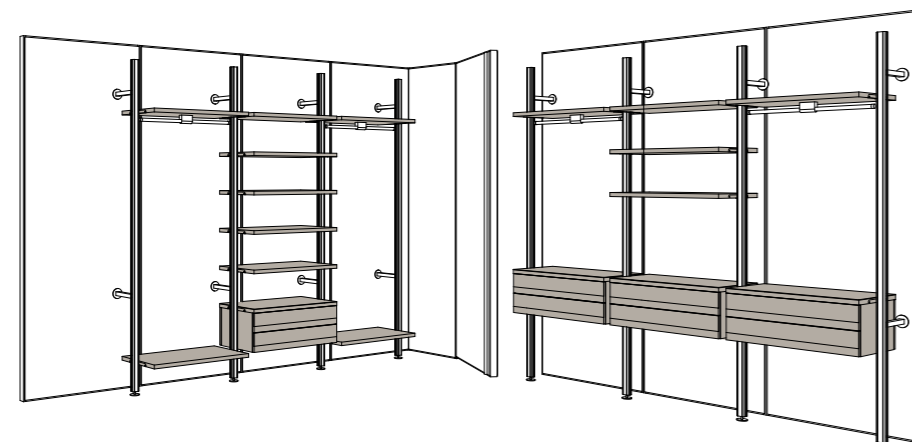

SKY8 cabina armadio walk-in closet

Palo in alluminio bronzo con led integrati, ripiani laccato opaco finitura Nero.
Cassetiera con ante laccato opaco Nero e vetro specchio bronzo.
Bronze aluminum pole with integrated led profile, shelves matt lacquered Nero finish. Drawers unit with doors matt lacquered Nero finish and bronze mirror glass.