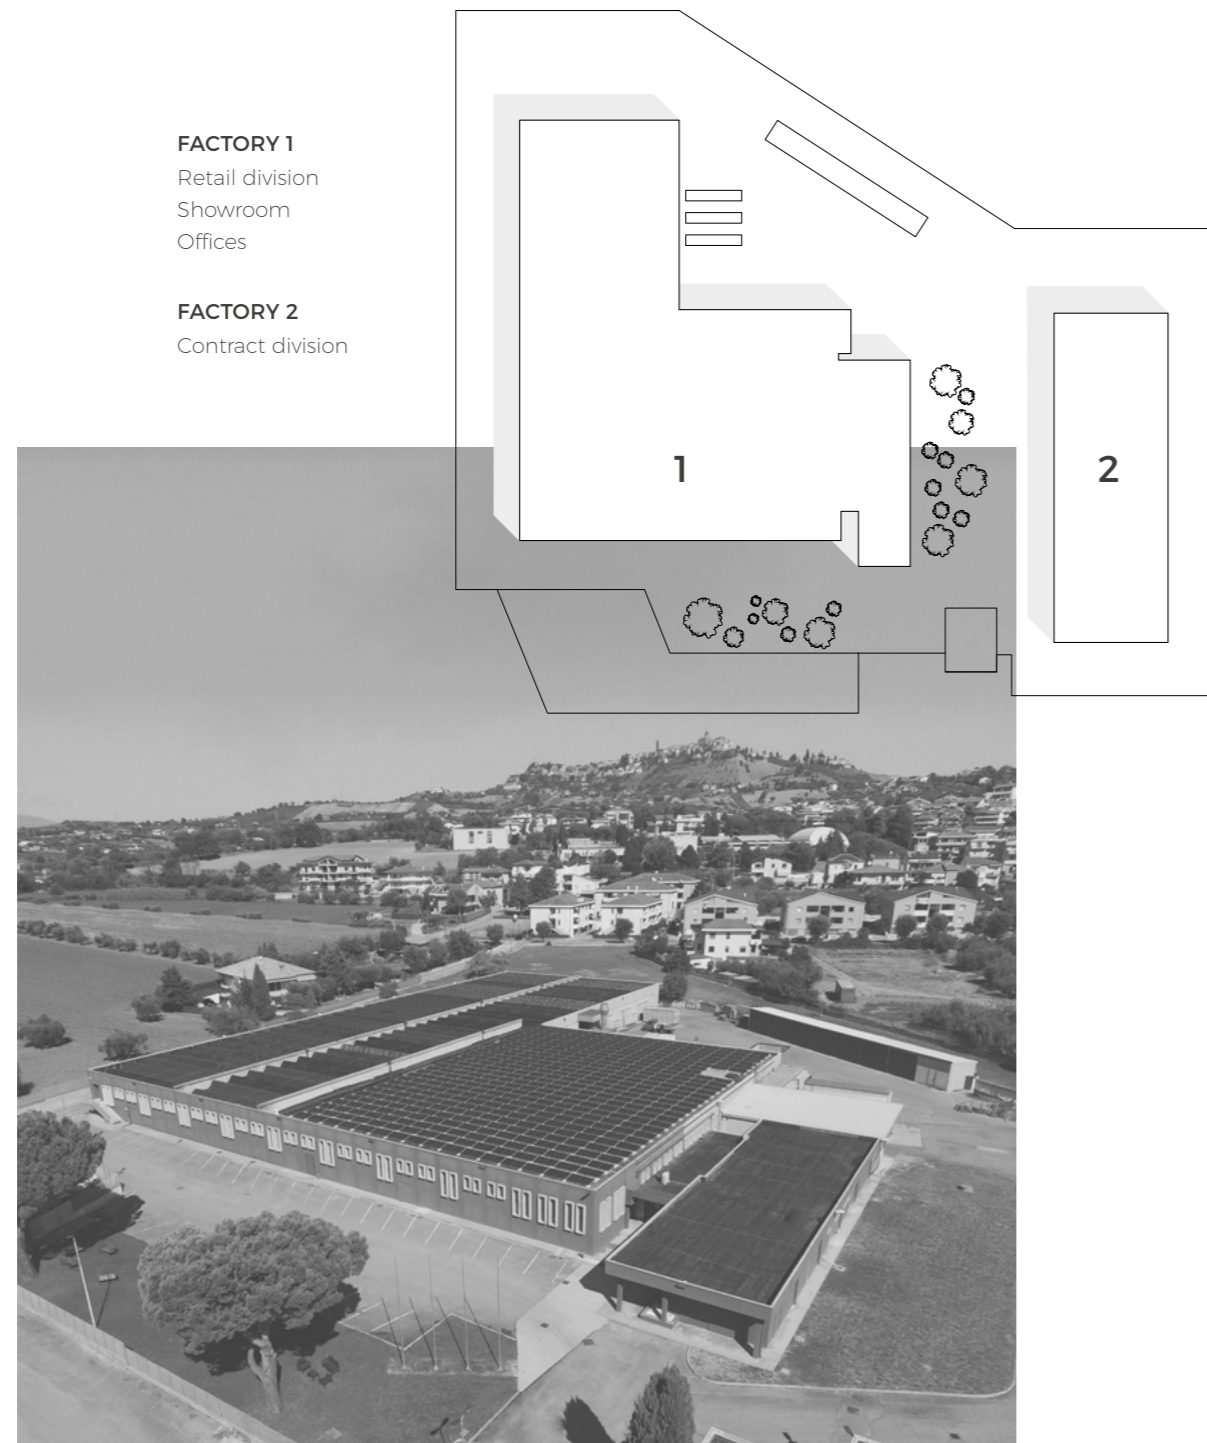

COMPANY

Il brand Cuzzini & Fontana nasce dall'incontro di Luca Cuzzini, già Presidente della Teuco Cuzzini, e Gary Fontana, titolare di OC Shanghai, due imprenditori con una lunga e consolidata esperienza nel settore dell'arredamento. L'azienda, in rapida ascesa, si è recentemente dotata di un nuovo stabilimento, provvisto di moderni macchinari 4.0, ed è in corso una notevole espansione che prevede la realizzazione di un secondo polo produttivo. Il concetto alla base della filosofia di GF Interiors è Made with Love in Italy e racchiude passione nella selezione dei materiali, cura nelle lavorazioni artigianali, attenzione per i dettagli e alta capacità tecnica per un prodotto dallo spiccato valore sartoriale.

The Cuzzini & Fontana brand was born from the meeting of Luca Cuzzini, former President of Teuco Cuzzini, and Gary Fontana, owner of OC Shanghai, two entrepreneurs with a long and consolidated experience in the furniture sector. The rapidly growing company has recently equipped itself with a new plant, equipped with modern 4.0 machinery, and a significant expansion is underway which includes the construction of a second production center. The concept underlying the philosophy of GF Interiors is Made with Love in Italy and contains passion in the selection of materials, care in craftsmanship, attention to detail and high technical capacity for a product with a marked sartorial value.